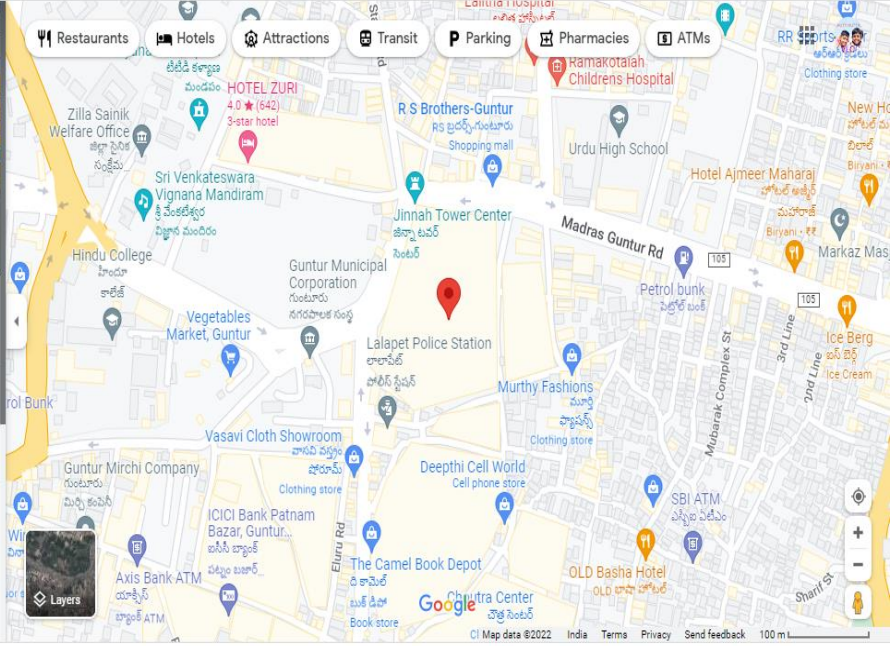

N D N Malleswara Rao

Particular	Details
Description of the Property	Near Door No.22-5-70, T.S. No.91, Block No.1, Old ward No.10, New ward no.19, Siddabathuni Vari street, Lalapet, Guntur - 522001
Area	Land Area – 90 Sq.yards
Location	Lalapet, Guntur
Accessibility	The property is 2 Kms away from Guntur Railway Station. About 2 Kms from Guntur Bus Stand. Nearest Market is 5 km away from the property
Nature of Security	Residential Land
Observations related to the property	The Society is situated in an excellent residential area.

Photographs: Attached in Annexure 1

N D N MALLESWARA RAO

Google Map Location: $16^{\circ}17'32.8''\text{N}$
 $80^{\circ}26'52.4''\text{E}$

16.2924536,80.4478758

16°17'32.8"N 80°26'52.4"E
16.292454, 80.447876

Directions Save Nearby Send to phone Share

22-5-20, Siddabathunivari Veedhi, Lalapet, Guntur, Guntur, Andhra Pradesh 522003

7CRX+X5J Guntur, Andhra Pradesh

Add a missing place

WhatsApp Image...jpeg

Show all