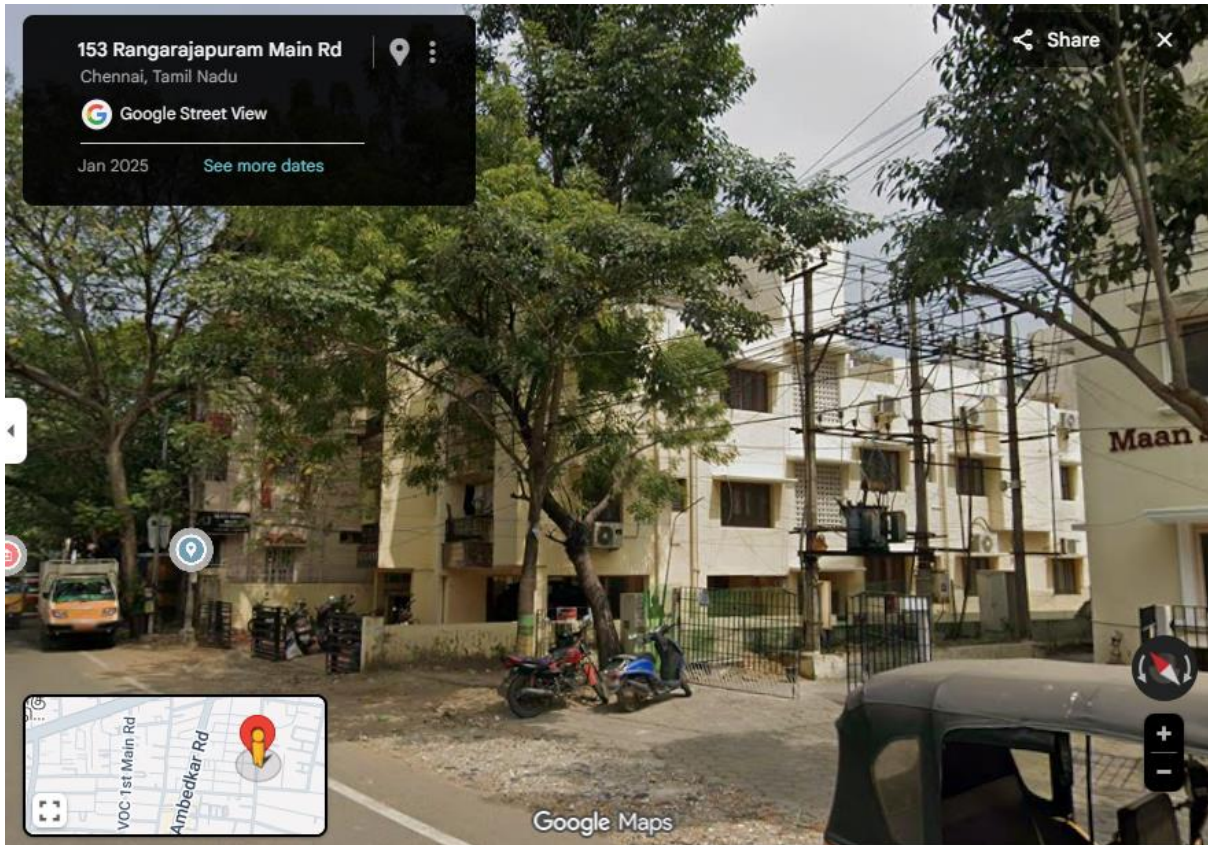

N ELANGO

Particular	Details
Description of the Property	Flat No.E, No.105 A, Priya Apartment, R R Puram Main Road, Kodambakkam, Chennai – 600024
Area	Built-up Area of Around 500 Sq. Feet, Total Extant: 3 Ground and 744 Sq.ft , UDS: 331 Sq. Feet. Year of Construction. 1986
Location	Near to Anna Walkers Park
Accessibility	The property is 1.50 Kms away from Kodambakkam Railway Station. About 1.50 km from Kodambakkam Bus Stop . Nearest Market is 1 km away from the property
Nature of Security	Residential Flat
Observations related to the property	Near to Anna Walkers Park

Photographs: Attached in Annexure 1

M.Sc.(Val), A.M.E.(V)
GOVT. APPROVED

Google Map Location: Latitude
13.04967704, Longitude **80.22163436**